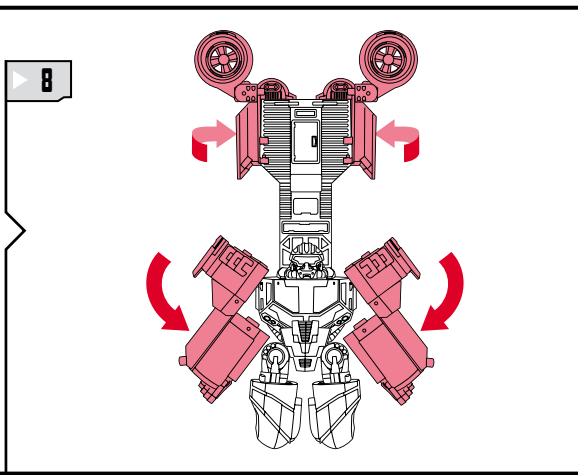

TRANSFORMERS

DEEP DIVE™

LEVEL: 0 1 2 **3** 4 5

INTERMEDIATE

AUTOBOT™

NOTE: Some parts are made to detach if excessive force is applied and are designed to be reattached if separation occurs. Adult supervision may be necessary for younger children.

WARNING:

CHOKING HAZARD—Small parts.
Not for children under 3 years.

AGES 5+

28587/98457 Asst.

TRANSFORMERS.COM

CHANGING TO VEHICLE

CHANGING TO ROBOT

Retain instructions for future reference.