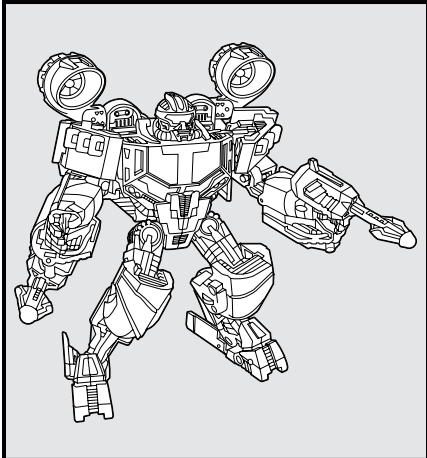

TRANSFORMERS

DEEP DIVE™

LEVEL: 0 1 2 **3** 4 5

INTERMEDIATE

AUTOBOT™

NOTE: Some parts are made to detach if excessive force is applied and are designed to be reattached if separation occurs. Adult supervision may be necessary for younger children.

WARNING:

CHOKING HAZARD—Small parts.
Not for children under 3 years.

AGES 5+

28587/98457 Asst.

TRANSFORMERS.COM

CHANGING TO VEHICLE

CHANGING TO ROBOT

Retain instructions for future reference.