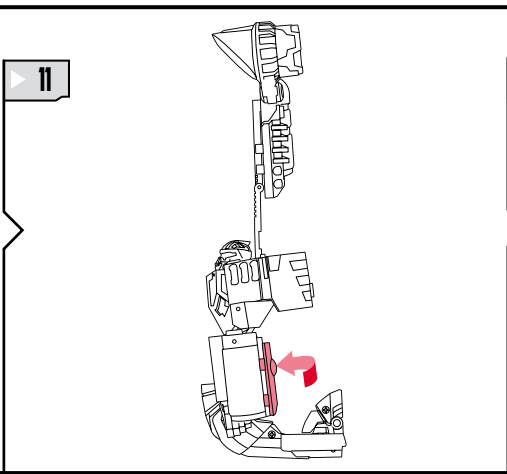

TRANSFORMERS

DEEP DIVE™

LEVEL: 0 1 2 **3** 4 5

INTERMEDIATE

AUTOBOT™

NOTE: Some parts are made to detach if excessive force is applied and are designed to be reattached if separation occurs. Adult supervision may be necessary for younger children.

WARNING:

CHOKING HAZARD—Small parts.
Not for children under 3 years.

AGES 5+

28587/98457 Asst.

TRANSFORMERS.COM

CHANGING TO VEHICLE

CHANGING TO ROBOT

Retain instructions for future reference.