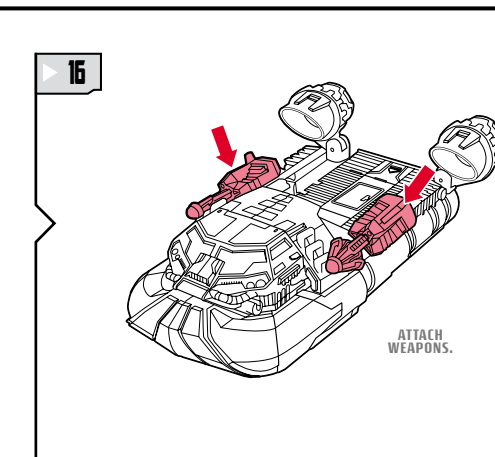

TRANSFORMERS

DEEP DIVE™

LEVEL: 0 1 2 **3** 4 5

INTERMEDIATE

AUTOBOT™

NOTE: Some parts are made to detach if excessive force is applied and are designed to be reattached if separation occurs. Adult supervision may be necessary for younger children.

WARNING:

CHOKING HAZARD—Small parts.
Not for children under 3 years.

AGES 5+

28587/98457 Asst.

TRANSFORMERS.COM

CHANGING TO VEHICLE

CHANGING TO ROBOT

Retain instructions for future reference.