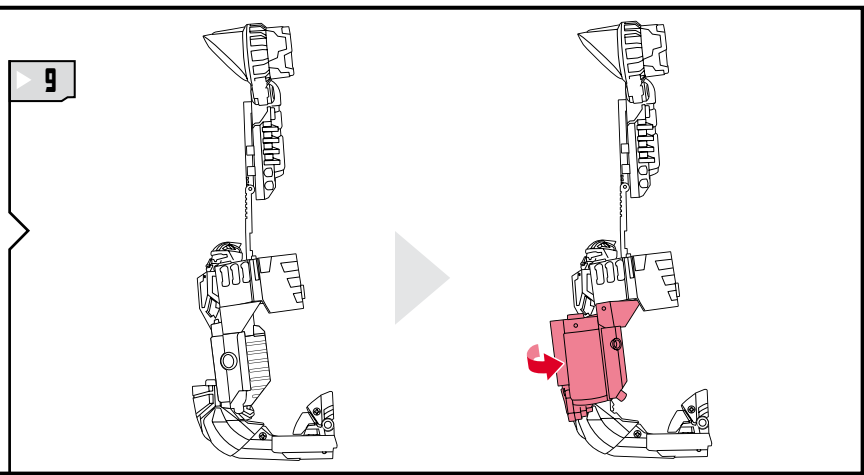

TRANSFORMERS

DEEP DIVE™

LEVEL: 0 1 2 **3** 4 5

INTERMEDIATE

AUTOBOT™

NOTE: Some parts are made to detach if excessive force is applied and are designed to be reattached if separation occurs. Adult supervision may be necessary for younger children.

WARNING:

CHOKING HAZARD—Small parts.
Not for children under 3 years.

AGES 5+

28587/98457 Asst.

TRANSFORMERS.COM

CHANGING TO VEHICLE

CHANGING TO ROBOT

Retain instructions for future reference.