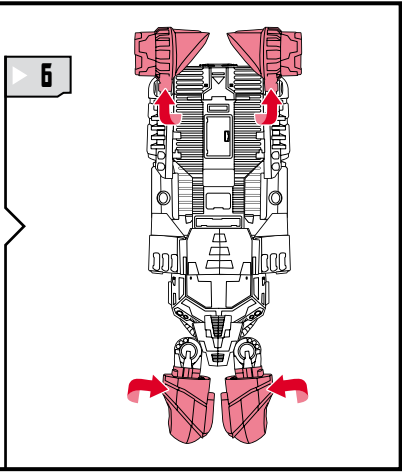

CHANGING TO ROBOT