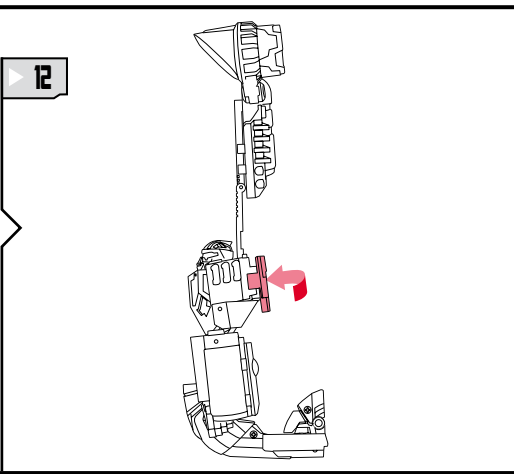

TRANSFORMERS

DEEP DIVE™

LEVEL: 0 1 2 **3** 4 5

INTERMEDIATE

AUTOBOT™

NOTE: Some parts are made to detach if excessive force is applied and are designed to be reattached if separation occurs. Adult supervision may be necessary for younger children.

WARNING:

CHOKING HAZARD—Small parts.
Not for children under 3 years.

AGES 5+

28587/98457 Asst.

TRANSFORMERS.COM

CHANGING TO VEHICLE

CHANGING TO ROBOT

Retain instructions for future reference.