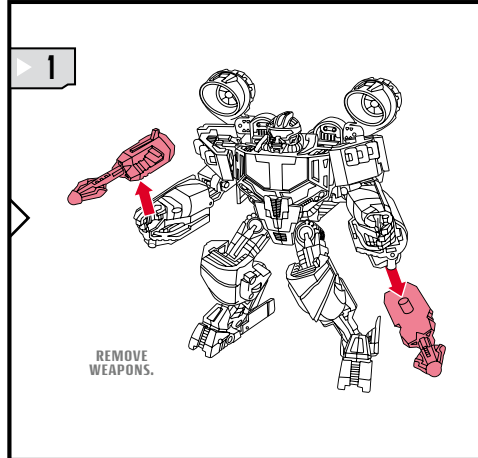

TRANSFORMERS

DEEP DIVE™

LEVEL: 0 1 2 **3** 4 5

INTERMEDIATE

AUTOBOT™

NOTE: Some parts are made to detach if excessive force is applied and are designed to be reattached if separation occurs. Adult supervision may be necessary for younger children.

WARNING:

CHOKING HAZARD—Small parts.
Not for children under 3 years.

AGES 5+

28587/98457 Asst.

TRANSFORMERS.COM

CHANGING TO VEHICLE

CHANGING TO ROBOT

Retain instructions for future reference.