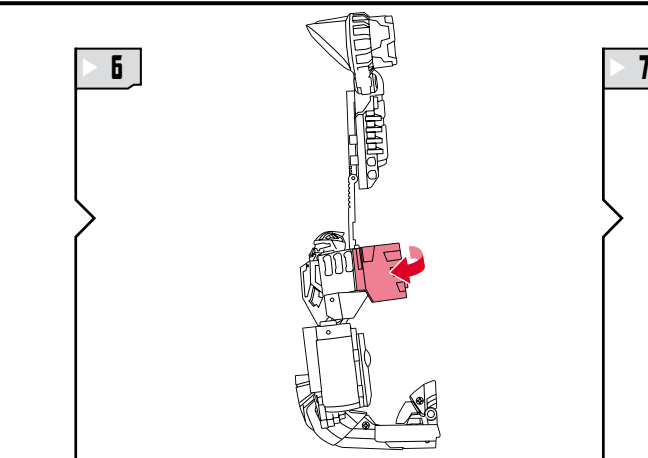

TRANSFORMERS

DEEP DIVE™

LEVEL: 0 1 2 **3** 4 5

INTERMEDIATE

AUTOBOT™

NOTE: Some parts are made to detach if excessive force is applied and are designed to be reattached if separation occurs. Adult supervision may be necessary for younger children.

WARNING:

CHOKING HAZARD—Small parts.
Not for children under 3 years.

AGES 5+

28587/98457 Asst.

TRANSFORMERS.COM

CHANGING TO VEHICLE

CHANGING TO ROBOT

Retain instructions for future reference.