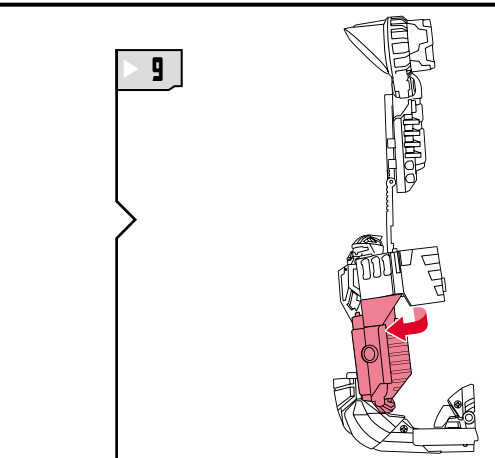

TRANSFORMERS

DEEP DIVE™

LEVEL: 0 1 2 **3** 4 5

INTERMEDIATE

AUTOBOT™

NOTE: Some parts are made to detach if excessive force is applied and are designed to be reattached if separation occurs. Adult supervision may be necessary for younger children.

WARNING:

CHOKING HAZARD—Small parts.
Not for children under 3 years.

AGES 5+

28587/98457 Asst.

TRANSFORMERS.COM

CHANGING TO VEHICLE

CHANGING TO ROBOT

Retain instructions for future reference.