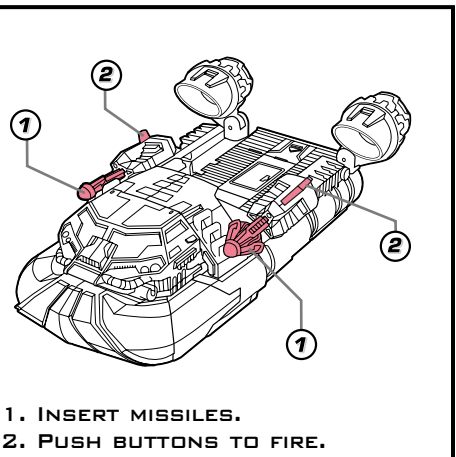

TRANSFORMERS

DEEP DIVE™

LEVEL: 0 1 2 **3** 4 5

INTERMEDIATE

AUTOBOT™

NOTE: Some parts are made to detach if excessive force is applied and are designed to be reattached if separation occurs. Adult supervision may be necessary for younger children.

WARNING:

CHOKING HAZARD—Small parts.
Not for children under 3 years.

AGES 5+

28587/98457 Asst.

TRANSFORMERS.COM

CHANGING TO VEHICLE

CHANGING TO ROBOT

Retain instructions for future reference.