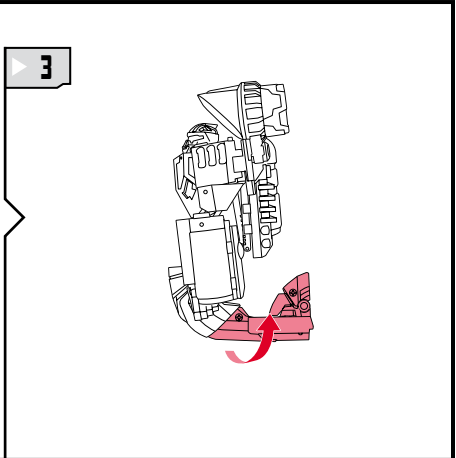

TRANSFORMERS

DEEP DIVE™

LEVEL: 0 1 2 **3** 4 5

INTERMEDIATE

AUTOBOT™

NOTE: Some parts are made to detach if excessive force is applied and are designed to be reattached if separation occurs. Adult supervision may be necessary for younger children.

WARNING:

CHOKING HAZARD—Small parts.
Not for children under 3 years.

AGES 5+

28587/98457 Asst.

TRANSFORMERS.COM

CHANGING TO VEHICLE

CHANGING TO ROBOT

Retain instructions for future reference.