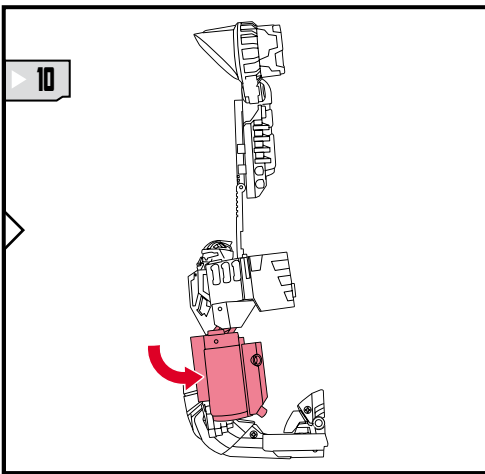

TRANSFORMERS

DEEP DIVE™

LEVEL: 0 1 2 **3** 4 5

INTERMEDIATE

AUTOBOT™

NOTE: Some parts are made to detach if excessive force is applied and are designed to be reattached if separation occurs. Adult supervision may be necessary for younger children.

WARNING:

CHOKING HAZARD—Small parts.
Not for children under 3 years.

AGES 5+

28587/98457 Asst.

TRANSFORMERS.COM

CHANGING TO VEHICLE

CHANGING TO ROBOT

Retain instructions for future reference.