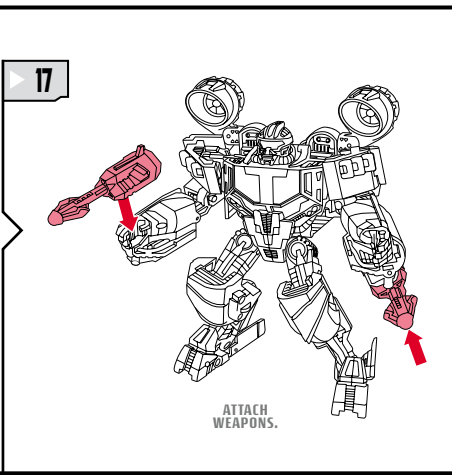

TRANSFORMERS

DEEP DIVE™

LEVEL: 0 1 2 **3** 4 5

INTERMEDIATE

AUTOBOT™

NOTE: Some parts are made to detach if excessive force is applied and are designed to be reattached if separation occurs. Adult supervision may be necessary for younger children.

WARNING:

CHOKING HAZARD—Small parts.
Not for children under 3 years.

AGES 5+

28587/98457 Asst.

TRANSFORMERS.COM

CHANGING TO VEHICLE

CHANGING TO ROBOT

Retain instructions for future reference.