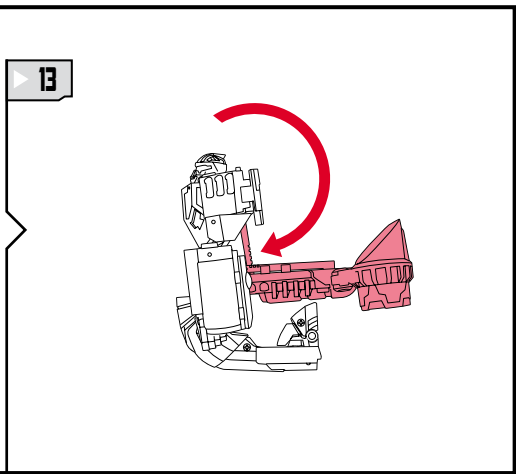

TRANSFORMERS

DEEP DIVE™

LEVEL: 0 1 2 **3** 4 5

INTERMEDIATE

AUTOBOT™

NOTE: Some parts are made to detach if excessive force is applied and are designed to be reattached if separation occurs. Adult supervision may be necessary for younger children.

WARNING:

CHOKING HAZARD—Small parts.
Not for children under 3 years.

AGES 5+

28587/98457 Asst.

TRANSFORMERS.COM

CHANGING TO VEHICLE

CHANGING TO ROBOT

Retain instructions for future reference.