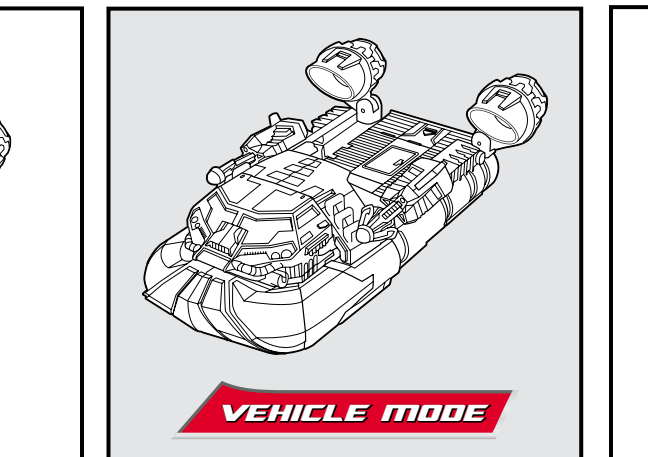

TRANSFORMERS

DEEP DIVE™

LEVEL: 0 1 2 **3** 4 5

INTERMEDIATE

AUTOBOT™

NOTE: Some parts are made to detach if excessive force is applied and are designed to be reattached if separation occurs. Adult supervision may be necessary for younger children.

WARNING:

CHOKING HAZARD—Small parts.
Not for children under 3 years.

AGES 5+

28587/98457 Asst.

TRANSFORMERS.COM

CHANGING TO VEHICLE

CHANGING TO ROBOT

Retain instructions for future reference.