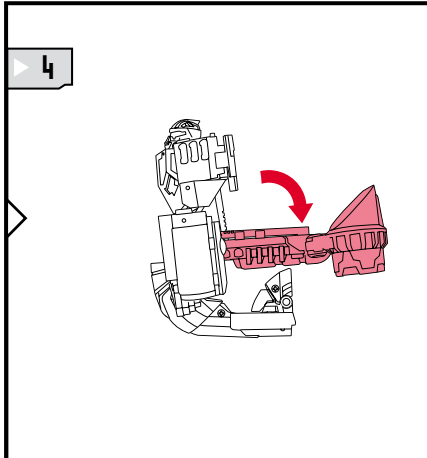

TRANSFORMERS

DEEP DIVE™

LEVEL: 0 1 2 **3** 4 5

INTERMEDIATE

AUTOBOT™

NOTE: Some parts are made to detach if excessive force is applied and are designed to be reattached if separation occurs. Adult supervision may be necessary for younger children.

WARNING:

CHOKING HAZARD—Small parts.
Not for children under 3 years.

AGES 5+

28587/98457 Asst.

TRANSFORMERS.COM

CHANGING TO VEHICLE

CHANGING TO ROBOT

Retain instructions for future reference.