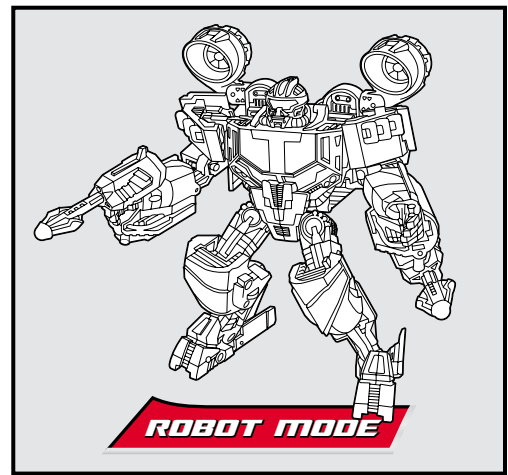

TRANSFORMERS

DEEP DIVE™

LEVEL: 0 1 2 **3** 4 5

INTERMEDIATE

AUTOBOT™

NOTE: Some parts are made to detach if excessive force is applied and are designed to be reattached if separation occurs. Adult supervision may be necessary for younger children.

WARNING:

CHOKING HAZARD—Small parts.
Not for children under 3 years.

AGES 5+

28587/98457 Asst.

TRANSFORMERS.COM

CHANGING TO VEHICLE

CHANGING TO ROBOT

Retain instructions for future reference.