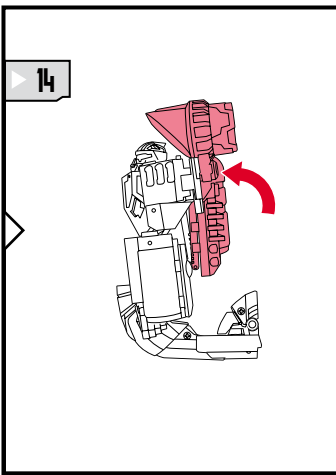

TRANSFORMERS

DEEP DIVE™

LEVEL: 0 1 2 **3** 4 5

INTERMEDIATE

AUTOBOT™

NOTE: Some parts are made to detach if excessive force is applied and are designed to be reattached if separation occurs. Adult supervision may be necessary for younger children.

WARNING:

CHOKING HAZARD—Small parts.
Not for children under 3 years.

AGES 5+

28587/98457 Asst.

TRANSFORMERS.COM

CHANGING TO VEHICLE

CHANGING TO ROBOT

Retain instructions for future reference.